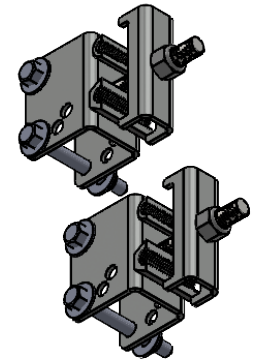

Top Level TRM500 Assembly Pair

ITEM NO.	PART NUMBER	DESCRIPTION	QTY.
1	TRM500 1 Assembly	1 assembled side of TRM pair	2

Single TRM500 Assembly

ITEM NO.	PART NUMBER	DESCRIPTION	QTY.
1	TRM-401	3/8" and 1/2" Weldment	1
2	TRM-403	Coated Synch Bracket	1
3	HW-142,HW-146,HW-150	3/8"x1 1/2" x 3" bolt Washer and Nyloc nut	2
4	HW-168	1/2" 13t Nyloc Jam Nut	1

IToolCo.

(865)670-3713

TITLE:

Pair of 3/8" 1/2" TRM

NAME	E. James	DATE	10/24/23
------	----------	------	----------

SIZE	DWG. NO.	REV
A	TRM500	

SCALE: 1:5	WEIGHT:	SHEET 1 OF 1
------------	---------	--------------