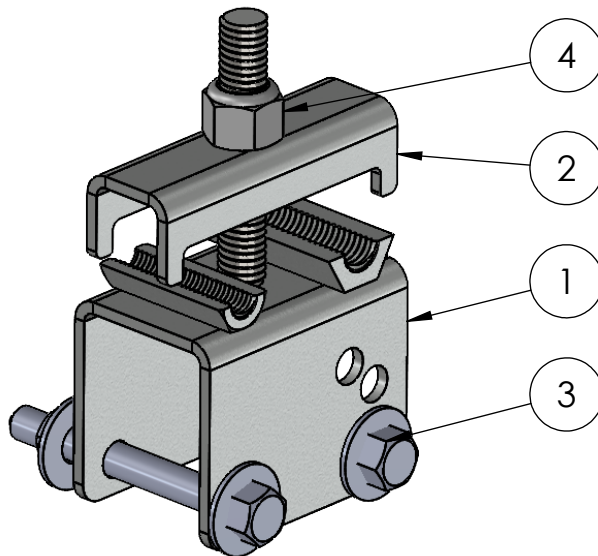

Top Level TRM500 Assembly Pair

ITEM NO.	PART NUMBER	DESCRIPTION	QTY.
1	TRM500 1 Assembly	1 assembled side of TRM pair	2

Single TRM500 Assembly

ITEM NO.	PART NUMBER	DESCRIPTION	QTY.
1	TRM-401	3/8" and 1/2" Weldment	1
2	TRM-403	Coated Synch Bracket	1
3	HW-142,HW-146,HW-150	3/8"x1 1/2" x 3" bolt Washer and Nyloc nut	2
4	HW-168	1/2" 13t Nyloc Jam Nut	1

IToolCo.

(865)670-3713

TITLE:

Pair of 3/8" 1/2" TRM

NAME	E. James	DATE	10/24/23
------	----------	------	----------

SIZE	DWG. NO.	REV
A	TRM500	

SCALE: 1:5	WEIGHT:	SHEET 1 OF 1
------------	---------	--------------