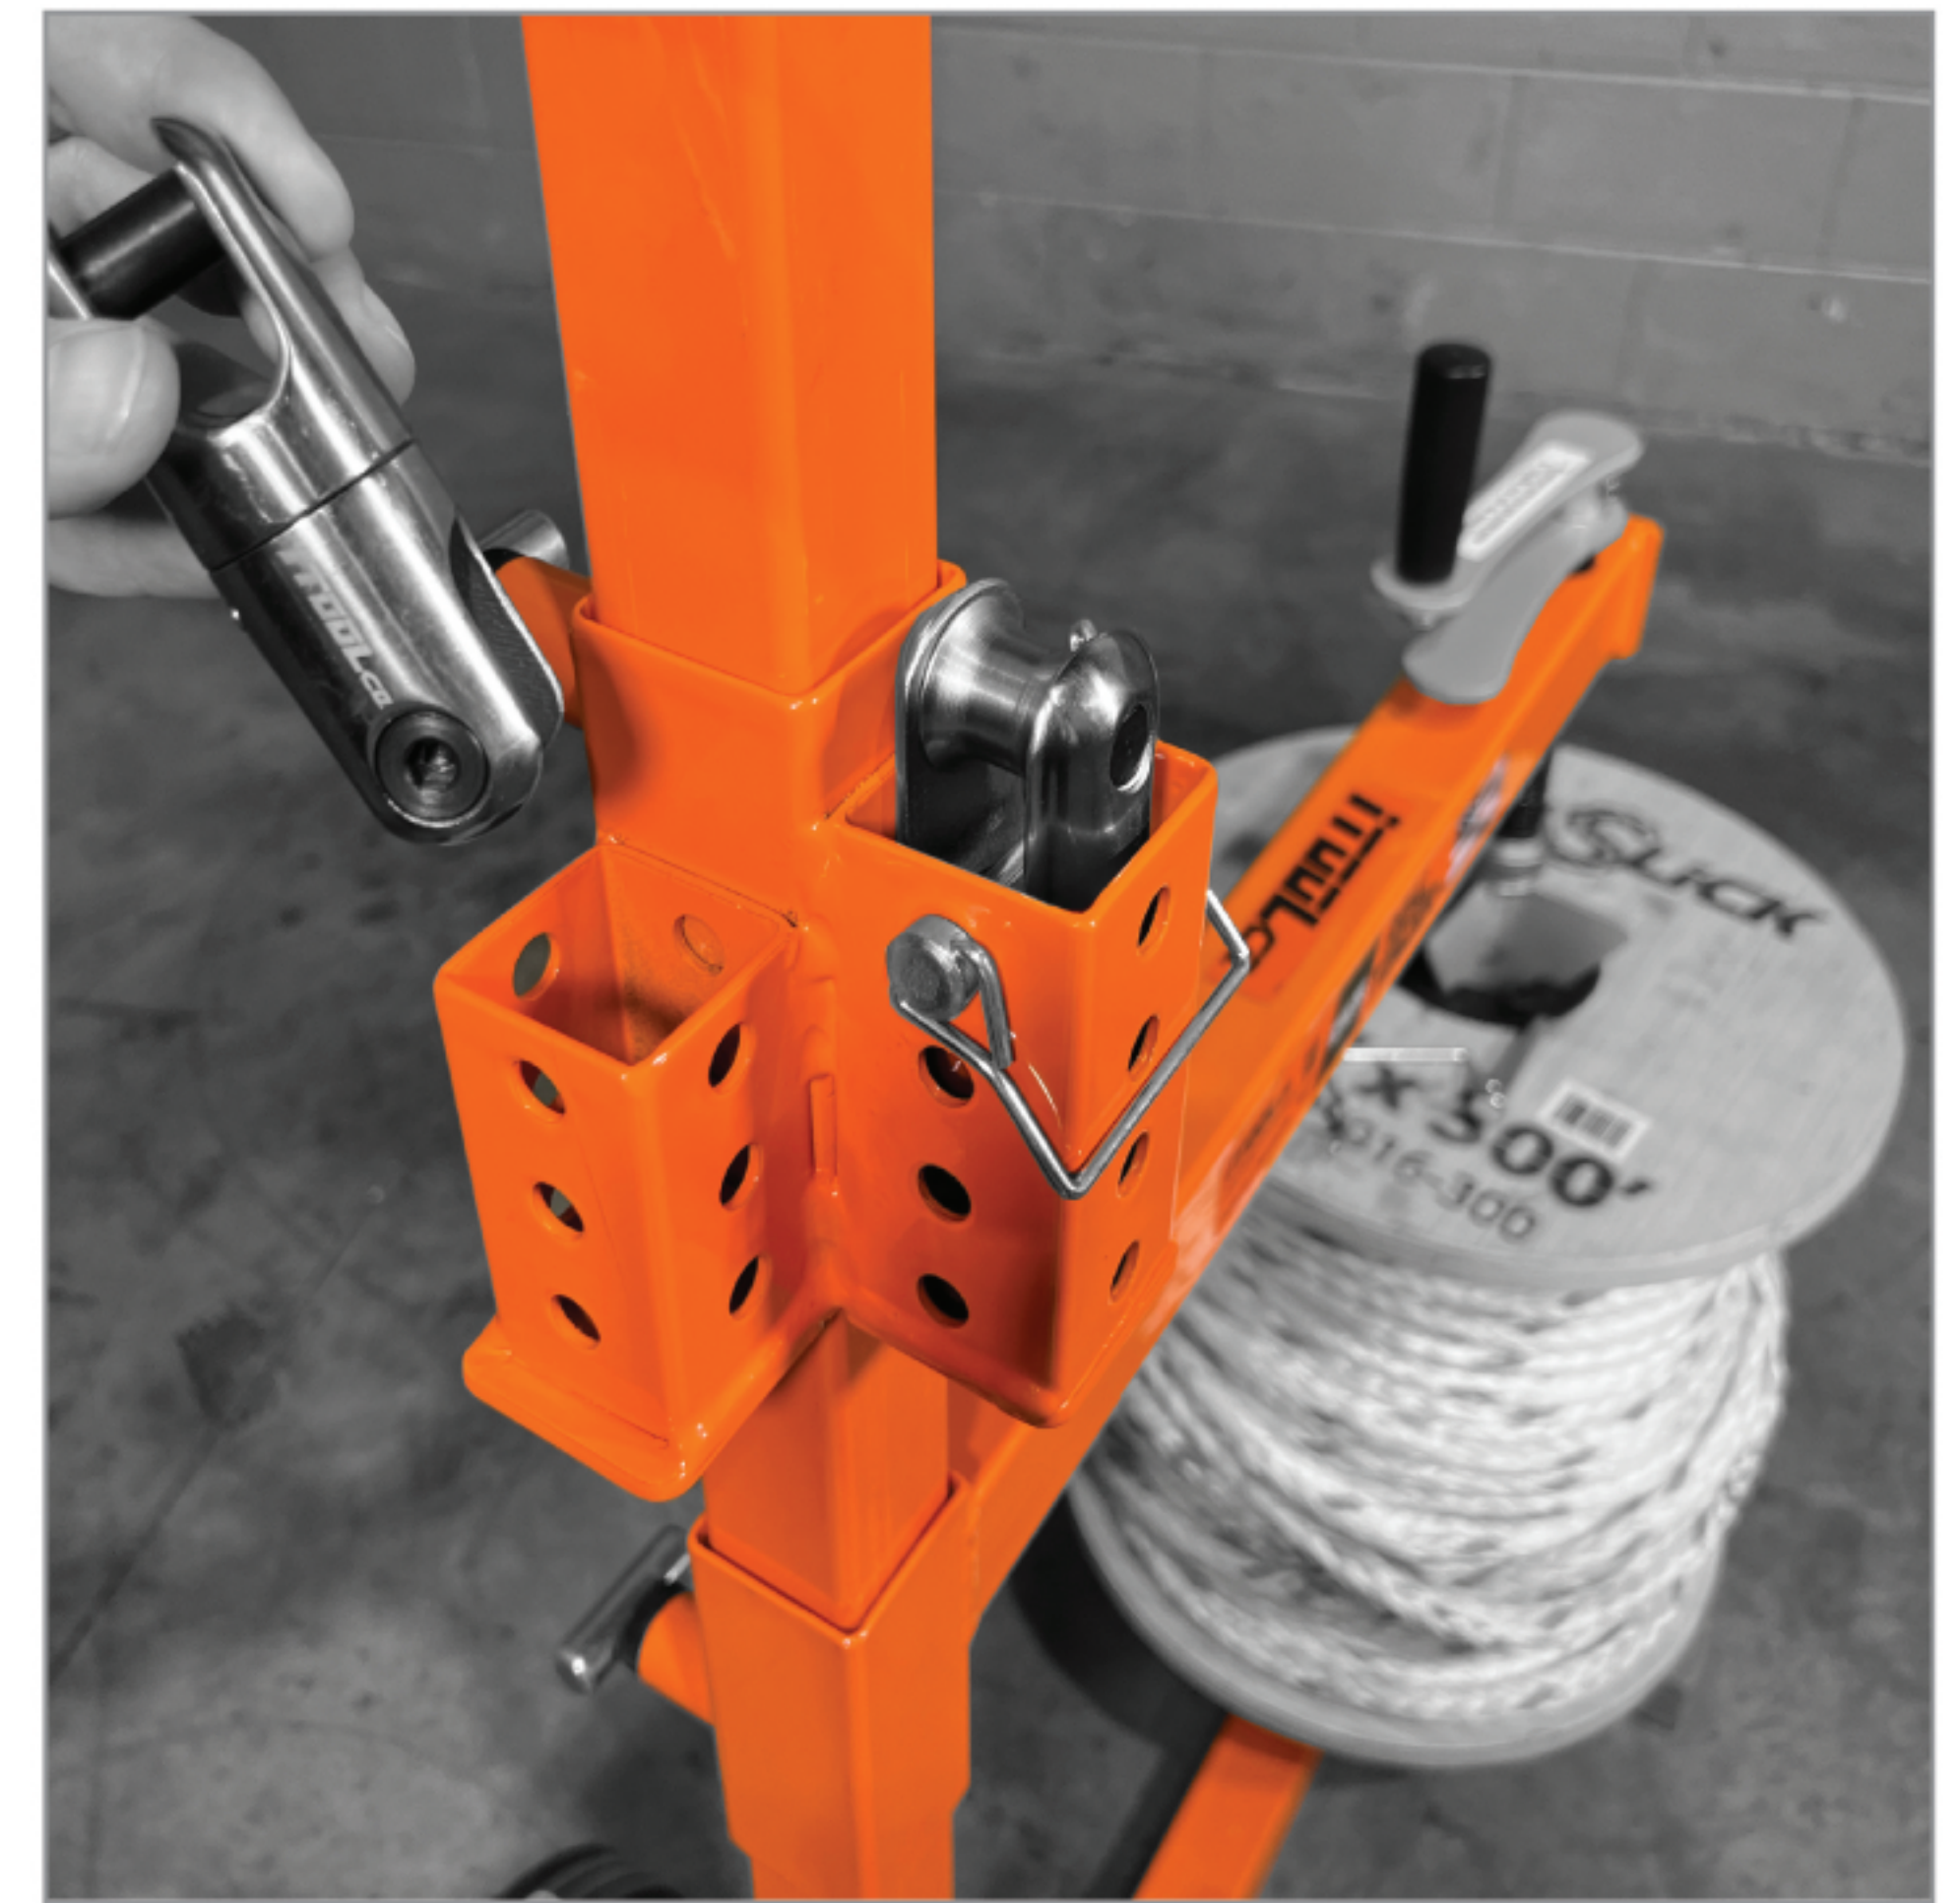

# SWIVEL SLEEVE™

KEEP YOUR SWIVELS WITH YOUR ROPE

**Keep Swivels With Your Rope**

**Easy Pop-Pin Attachment**

**Holds 1-1/4" & 1-5/8" Swivels**

Store your line swivel with your ropes. iTOOLco now offers a convenient place to store your line swivels where they belong, WITH YOUR ROPE! Eliminate unnecessary misplacement of your swivels and always have them at your side. The Swivel Sleeve attaches to your Real Tender, ensuring you're not overlooking the line swivel when heading out for a pull. By using line swivels you prolong the life of your ropes and decrease the chance of rope eyes breaking. The Swivel Sleeve holds both 1-5/8" & 1-1/4" swivels for ultimate jobsite flexibility.

# SWIVEL SLEEVE™

KEEP YOUR SWIVELS WITH YOUR ROPE

**iTOOLco.**

HEAVY DUTY STEEL CONSTRUCTION

POP-PIN FOR EASY  
placement onto the  
Real Tender

HOLDS 1-5/8" &  
1-1/4" SWIVELS

| Model | Description    | Specifications          |
|-------|----------------|-------------------------|
| SS02  | Swivel Sleeve™ | 5"H x 4"W x 4"<br>4 lb. |