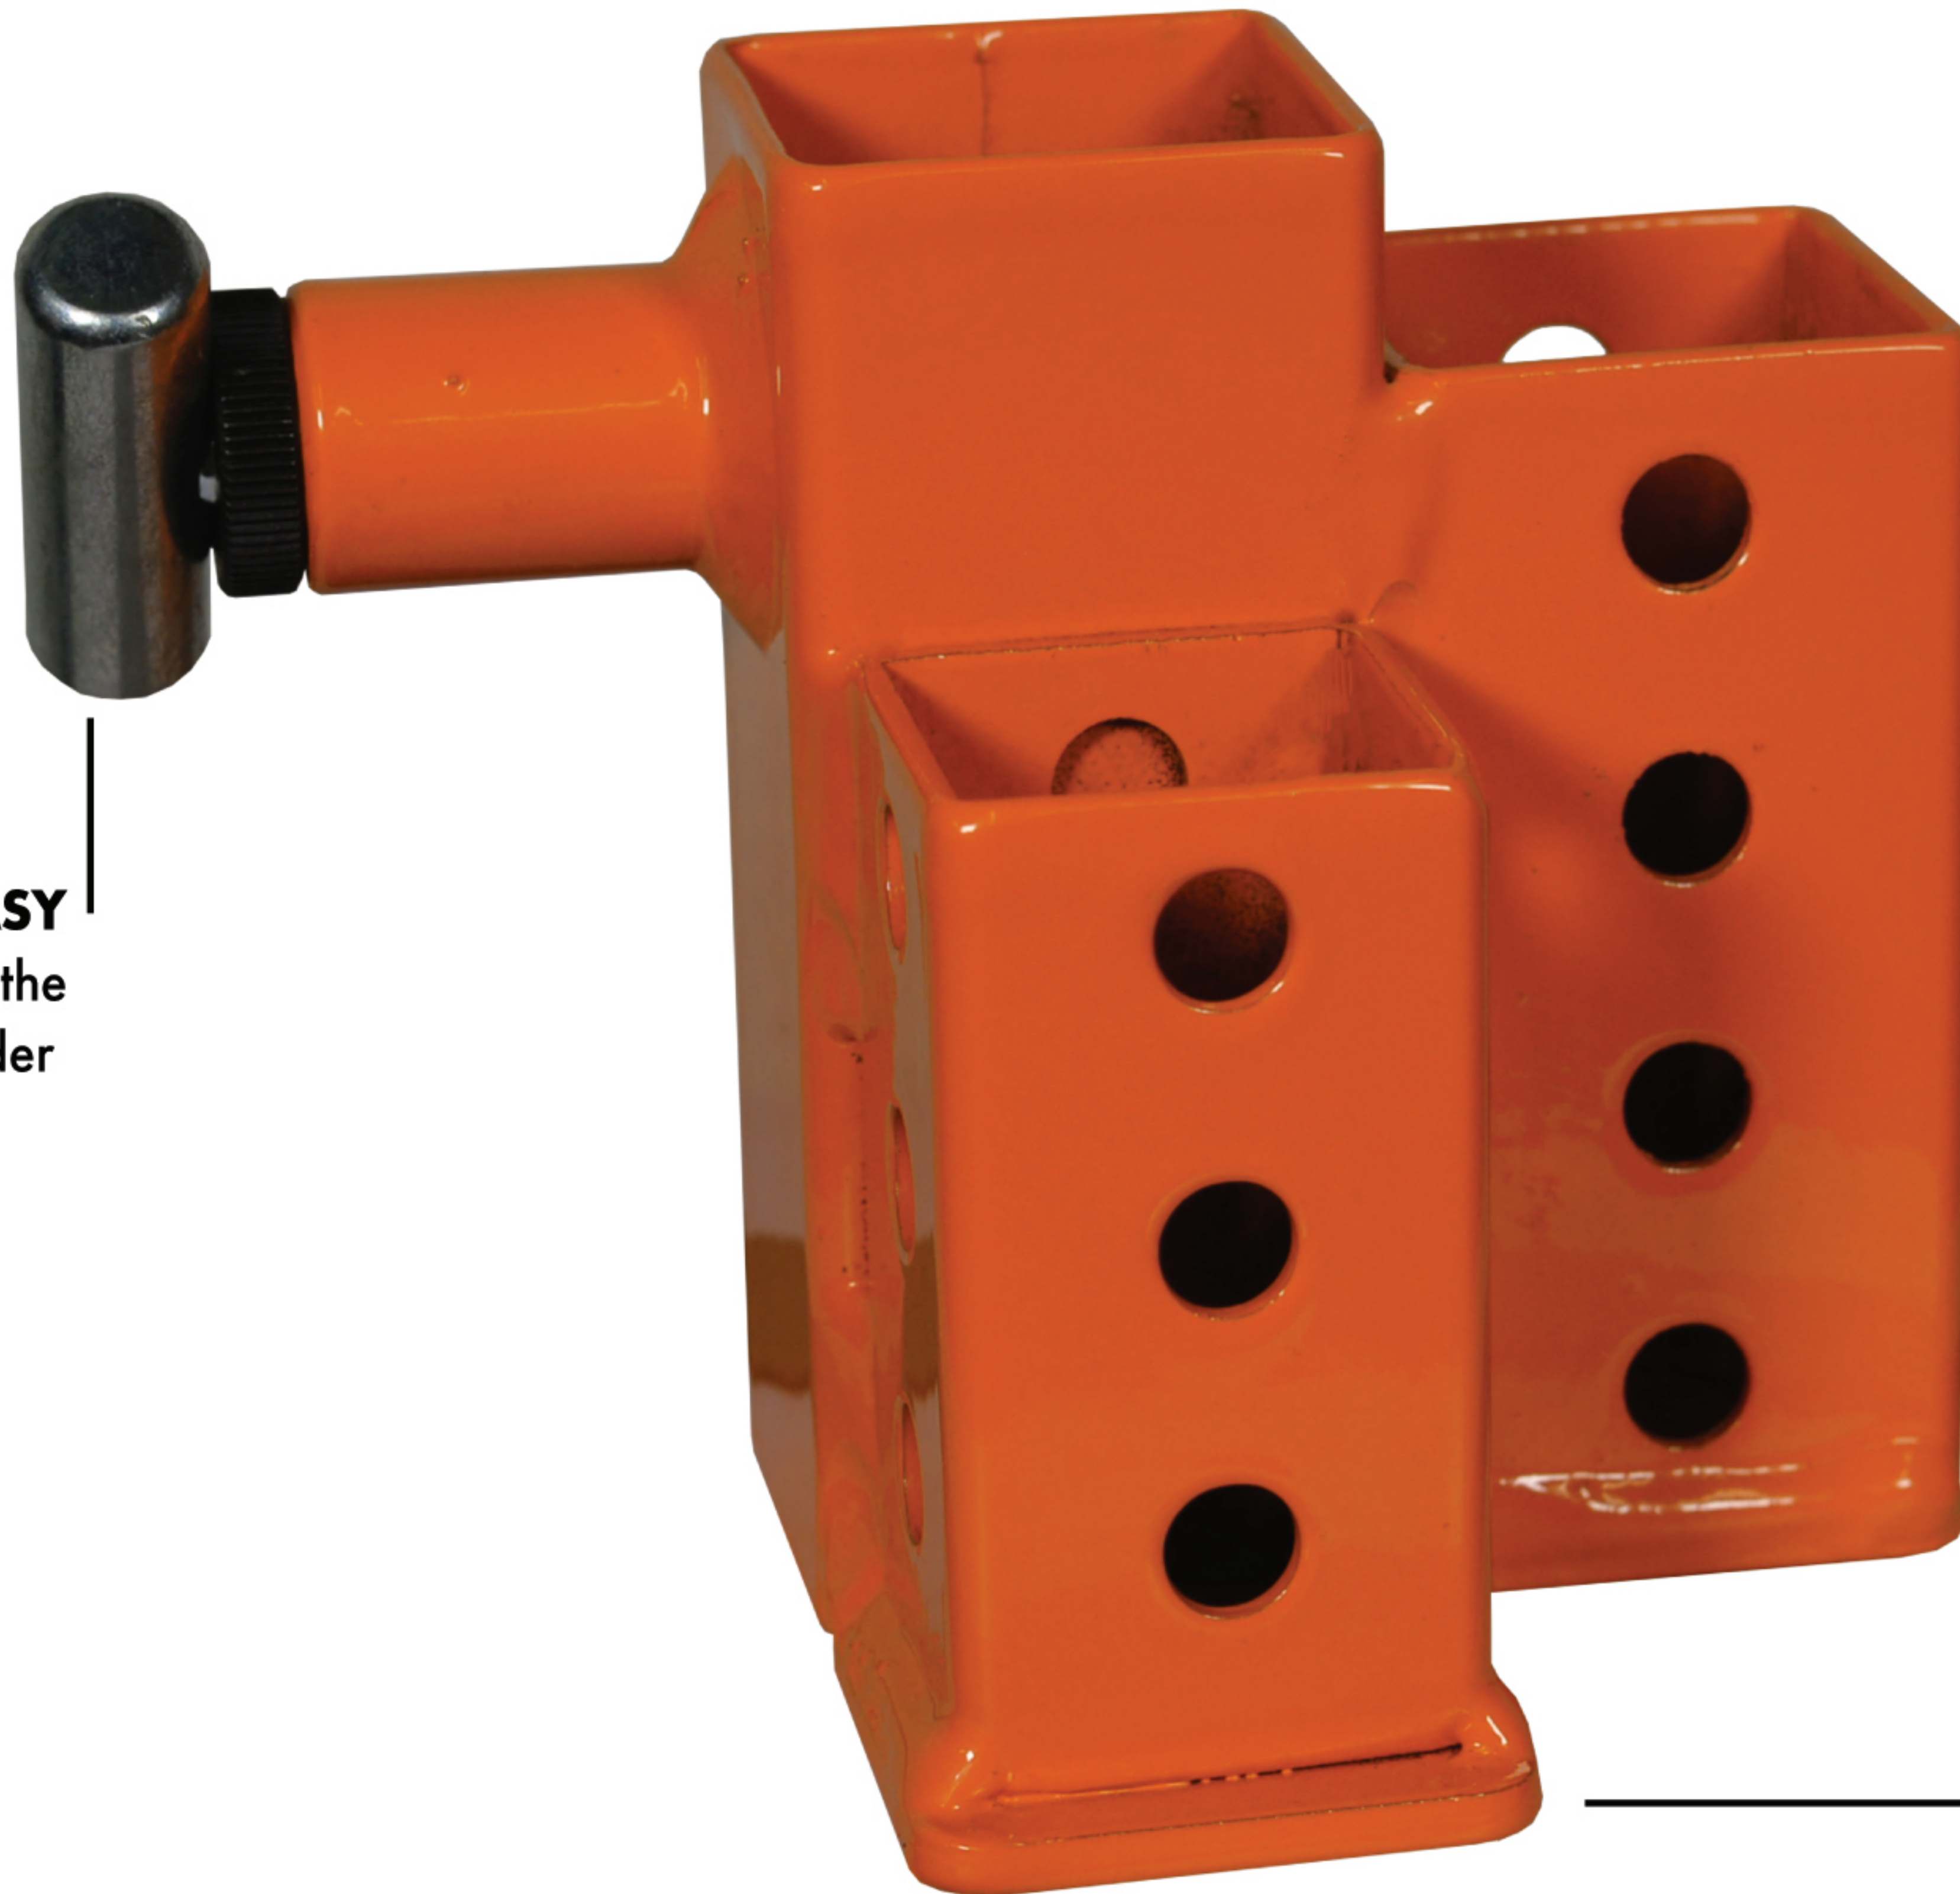

# SWIVEL SLEEVE™

KEEP YOUR SWIVELS WITH YOUR ROPE

**Keep Swivels With Your Rope**

**Easy Pop-Pin Attachment**

**Holds 1-1/4" & 1-5/8" Swivels**

Store your line swivel with your ropes. iTOOLco now offers a convenient place to store your line swivels where they belong, WITH YOUR ROPE! Eliminate unnecessary misplacement of your swivels and always have them at your side. The Swivel Sleeve attaches to your Real Tender, ensuring you're not overlooking the line swivel when heading out for a pull. By using line swivels you prolong the life of your ropes and decrease the chance of rope eyes breaking. The Swivel Sleeve holds both 1-5/8" & 1-1/4" swivels for ultimate jobsite flexibility.

# SWIVEL SLEEVE™

KEEP YOUR SWIVELS WITH YOUR ROPE

**iTOOLco.**

HEAVY DUTY STEEL CONSTRUCTION

POP-PIN FOR EASY  
placement onto the  
Real Tender

HOLDS 1-5/8" &  
1-1/4" SWIVELS

| Model | Description    | Specifications          |
|-------|----------------|-------------------------|
| SS02  | Swivel Sleeve™ | 5"H x 4"W x 4"<br>4 lb. |