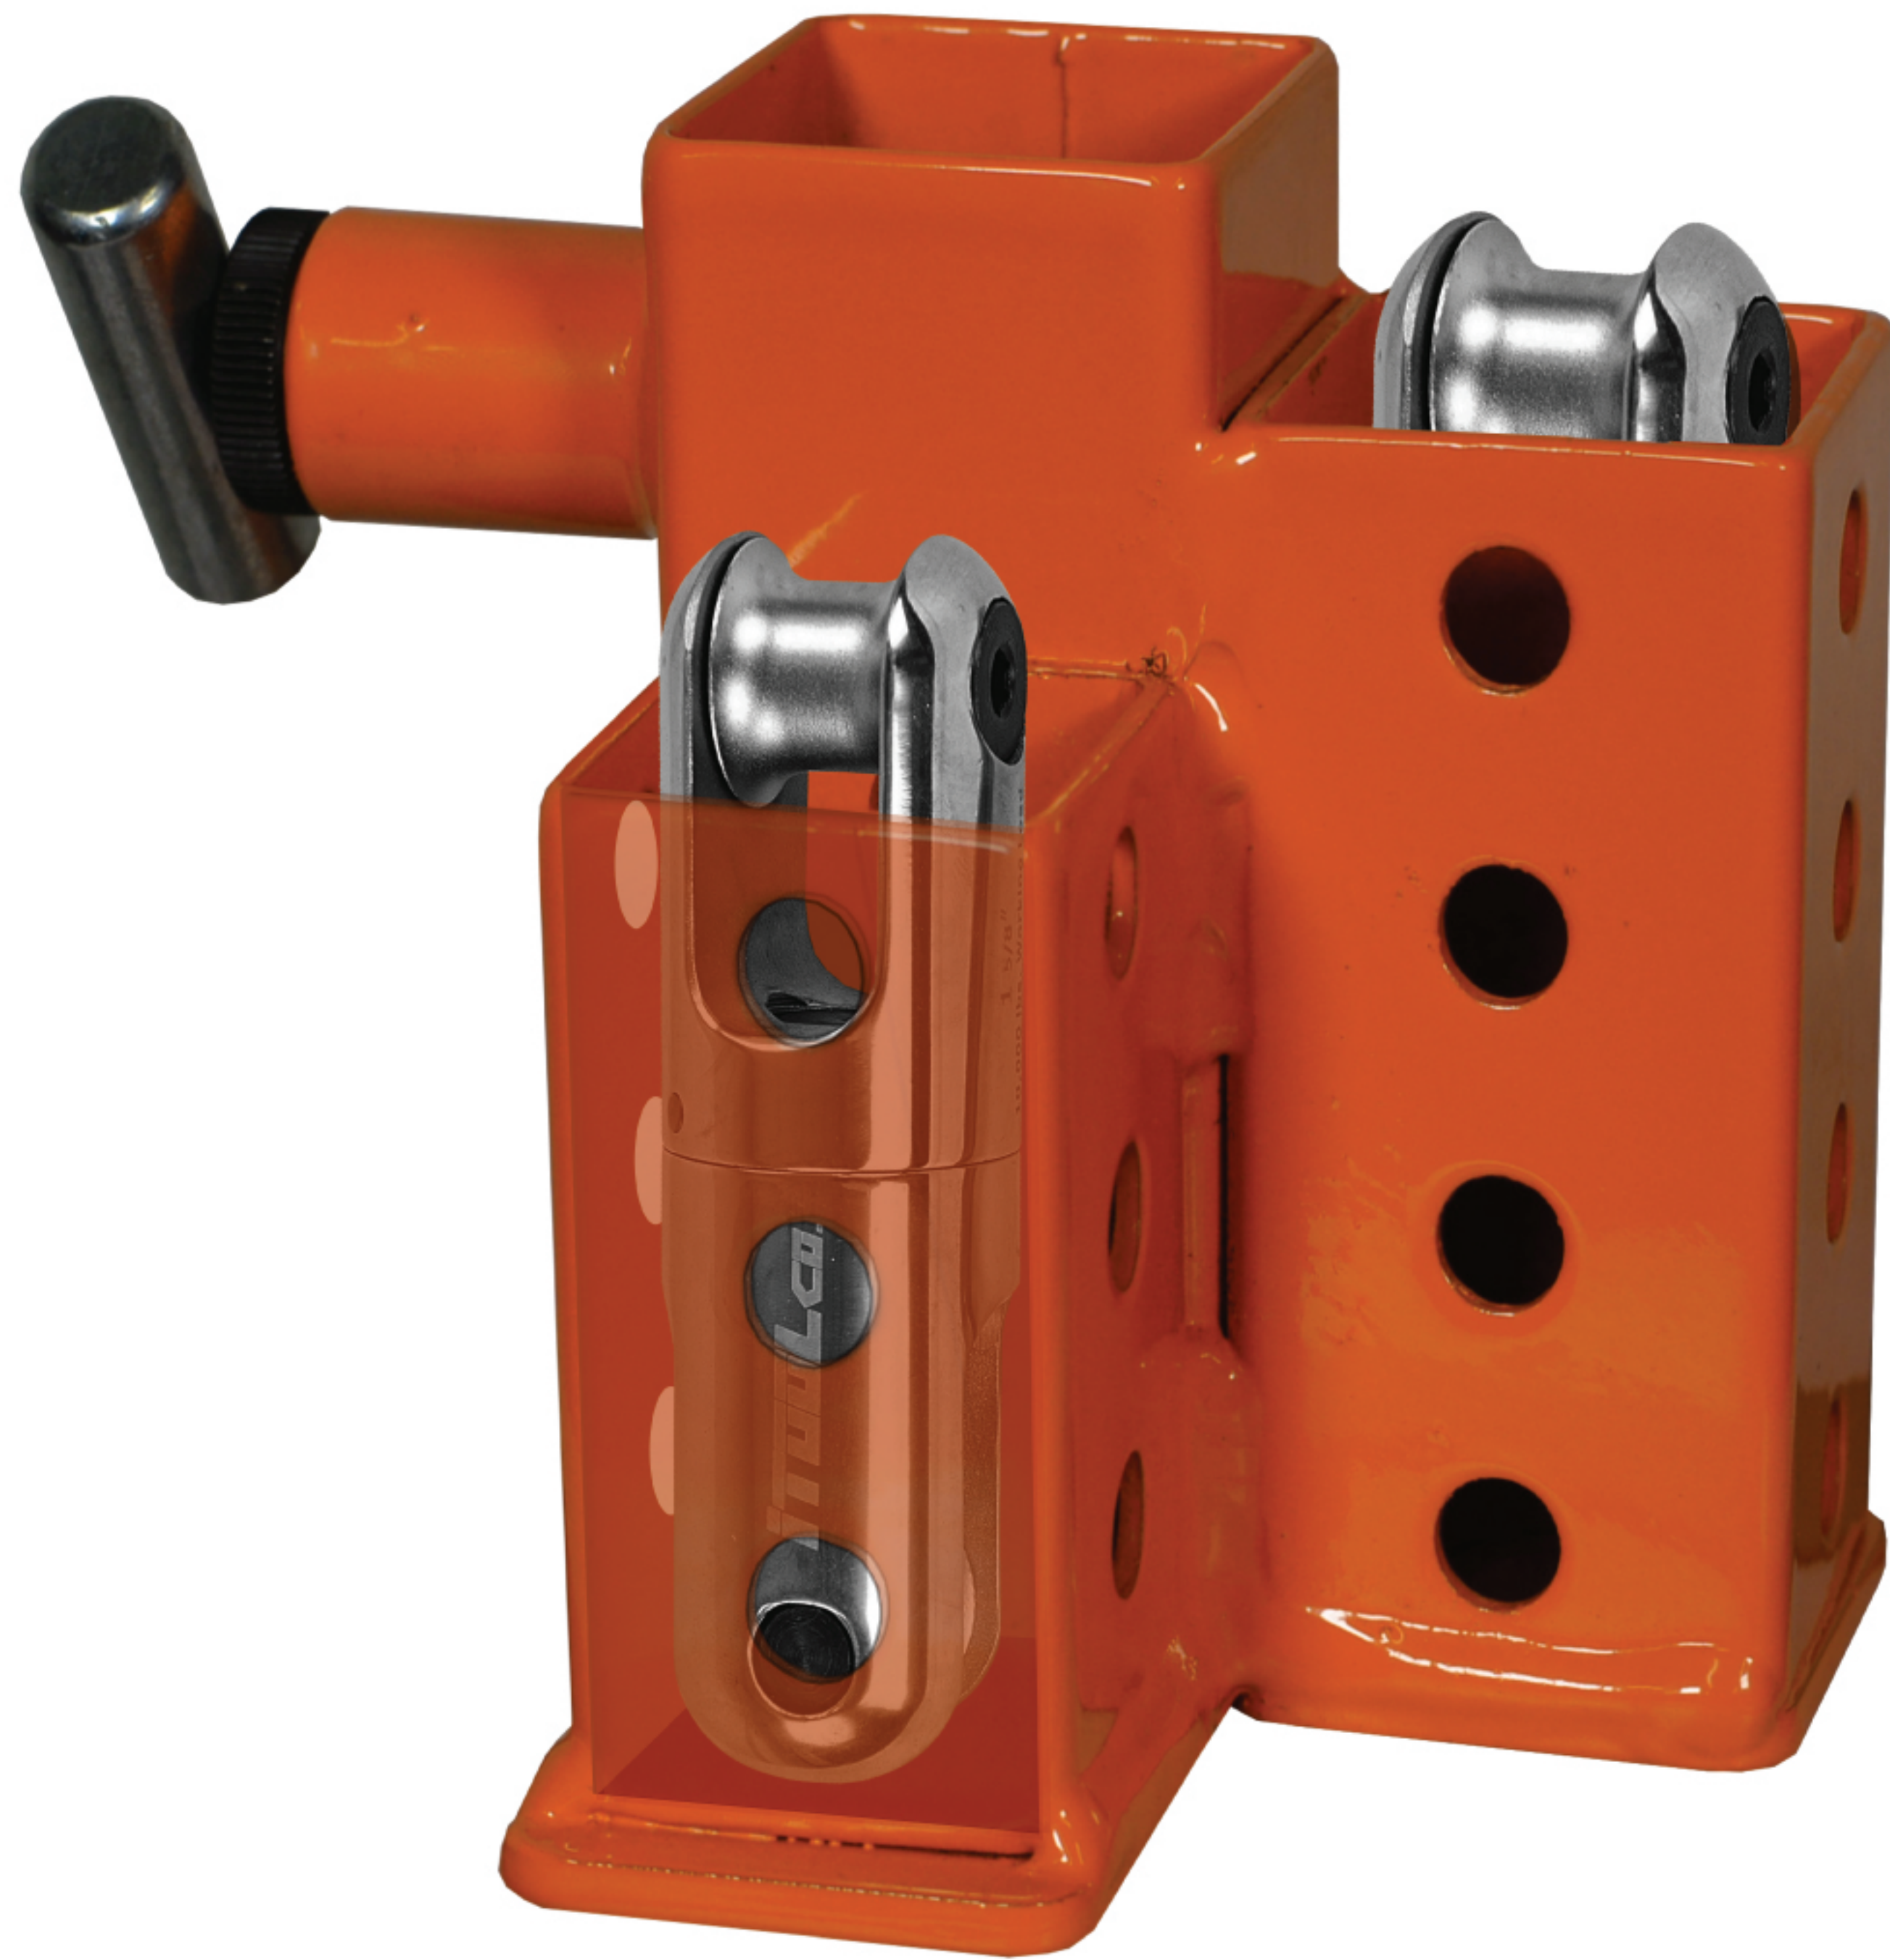

# SWIVEL SLEEVE™

KEEP YOUR SWIVELS WITH YOUR ROPE

**Keep Swivels With Your Rope**

**Easy Pop-Pin Attachment**

**Holds 1-1/4" & 1-5/8" Swivels**

Store your line swivel with your ropes. iTOOLco now offers a convenient place to store your line swivels where they belong, WITH YOUR ROPE! Eliminate unnecessary misplacement of your swivels and always have them at your side. The Swivel Sleeve attaches to your Real Tender, ensuring you're not overlooking the line swivel when heading out for a pull. By using line swivels you prolong the life of your ropes and decrease the chance of rope eyes breaking. The Swivel Sleeve holds both 1-5/8" & 1-1/4" swivels for ultimate jobsite flexibility.

# SWIVEL SLEEVE™

KEEP YOUR SWIVELS WITH YOUR ROPE

**iTOOLco.**

HEAVY DUTY STEEL CONSTRUCTION

POP-PIN FOR EASY  
placement onto the  
Real Tender

HOLDS 1-5/8" &  
1-1/4" SWIVELS

| Model | Description    | Specifications          |
|-------|----------------|-------------------------|
| SS02  | Swivel Sleeve™ | 5"H x 4"W x 4"<br>4 lb. |