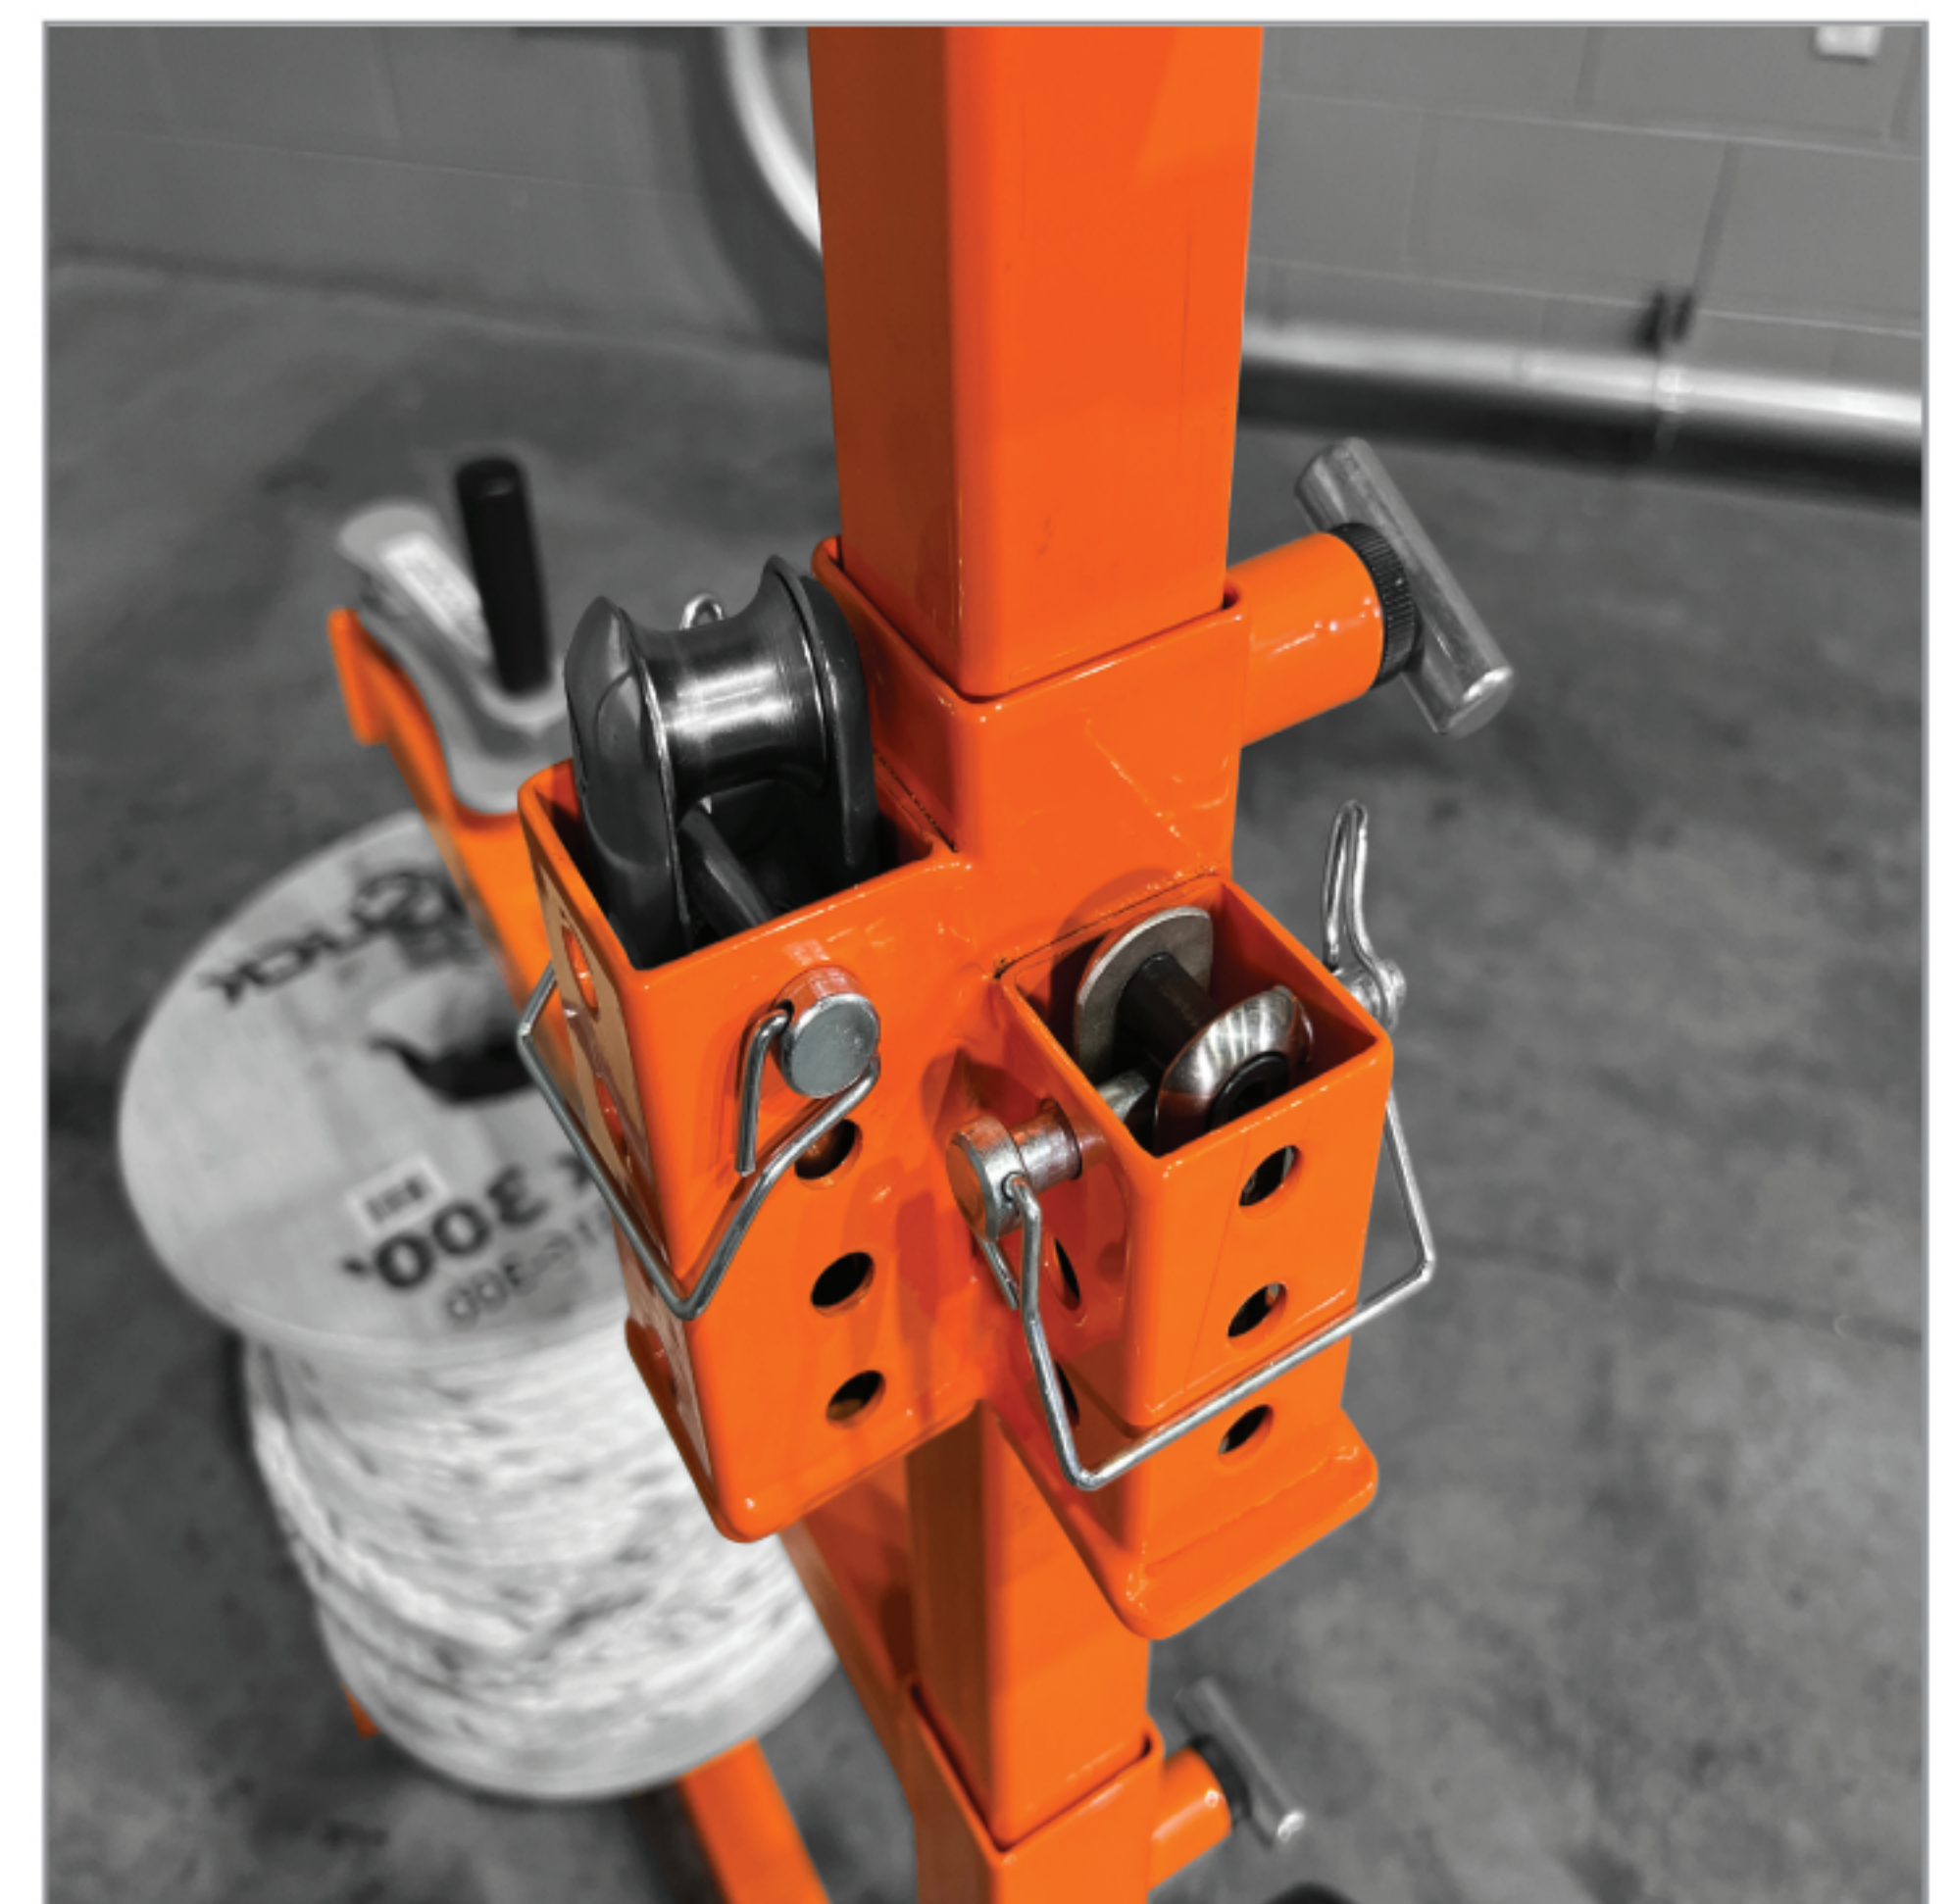

# SWIVEL SLEEVE™

KEEP YOUR SWIVELS WITH YOUR ROPE

**Keep Swivels With Your Rope**

**Easy Pop-Pin Attachment**

**Holds 1-1/4" & 1-5/8" Swivels**

Store your line swivel with your ropes. iTOOLco now offers a convenient place to store your line swivels where they belong, WITH YOUR ROPE! Eliminate unnecessary misplacement of your swivels and always have them at your side. The Swivel Sleeve attaches to your Real Tender, ensuring you're not overlooking the line swivel when heading out for a pull. By using line swivels you prolong the life of your ropes and decrease the chance of rope eyes breaking. The Swivel Sleeve holds both 1-5/8" & 1-1/4" swivels for ultimate jobsite flexibility.

# SWIVEL SLEEVE™

KEEP YOUR SWIVELS WITH YOUR ROPE

**iTOOLco.**

HEAVY DUTY STEEL CONSTRUCTION

POP-PIN FOR EASY  
placement onto the  
Real Tender

HOLDS 1-5/8" &  
1-1/4" SWIVELS

| Model | Description    | Specifications          |
|-------|----------------|-------------------------|
| SS02  | Swivel Sleeve™ | 5"H x 4"W x 4"<br>4 lb. |