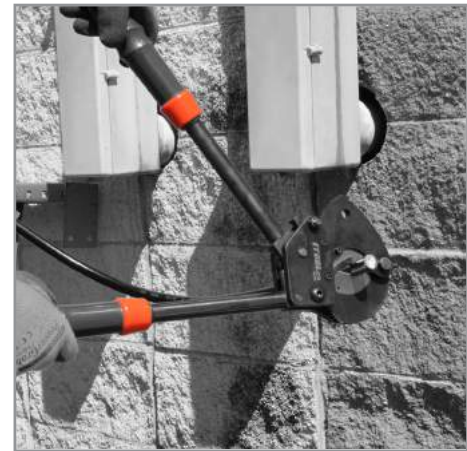

RATCHET CUTTERS™

CUT WIRE FASTER THAN EVER

iTOOLco.

ACSR Rated

Blades have 6 year limited warranty

Rated for ACSR and up to 1000 AWG. The iTOOLco Ratchet Cutters™ feature an ergonomic telescoping handle to fit in tight locations. Utilizing the latest technology available the replaceable blades also have a six year warranty.

I KNOW THE RATCHET CUTTERS AREN'T DESIGNED TO CUT REBAR so I was amazed when the iTOOLco rep cut a peice of 1/2" rebar right in front of me! The blades weren't even damaged.

Matt S.
State ELectric

Telescoping handles for added leverage

FASTER SAFER WORKSPACE

RATCHET CUTTERS™

CUT WIRE EASIER THAN EVER

iTOOLco.

CUTTING CAPACITY

up to 1-3/4" or 44mm

6 YEAR LIMITED WARRANTY
on blades

**Ratchet Cutters
Replacement Blades
(SP-162)**

TELESCOPING HANDLES

for added leverage with a
large, comfortable grip

| Model | Description | Specifications |
|---------------|-------------------------------------|------------------------------------|
| RC1000 | Ratchet Cutters™ with carrying case | 15-1/2"L x 2"H x 6-1/2"W 10 lb. |
| SP-162 | Ratchet Cutters™ Replacement Blades | |