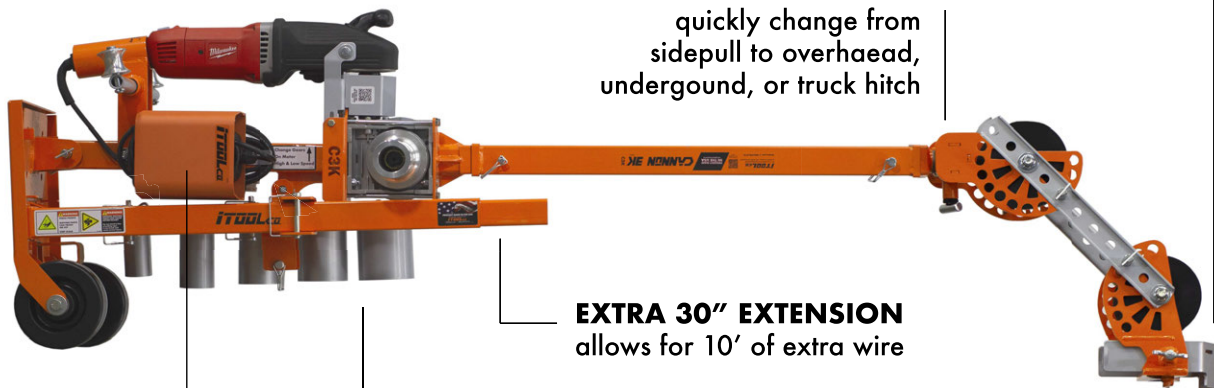

# iTOOLco.

**Dual Capstans**

**Includes Foot Switch**

**Adapters Store on Cart**

The Cannon 3K™ is two wire pullers in one with dual capstans that can pull 16' and 40' per minute on low speed and 51' and 85' feet per minute on high speed. This wire puller is lightweight, easy to transport, and packed with power. The Cannon 3K is versatile enough to quickly adapt to any job – side pull, overhead, or underground. It only takes a minute to set-up and start pulling.

## SMALL PULLER, BIG POWER

**iTOOLco.**

**DUAL CAPSTANS OFFER PULLING SPEEDS OF**  
51' & 85' per minute on  
1,500 lb. large capstan

16' & 40' per minute on  
3,000 lb. small capstan

**UNIVERSAL ADAPTER**  
for loads under 5,000 lb.

**VERSATILE**  
quickly change from  
sidepull to overhaead,  
underground, or truck hitch

**EXTRA 30" EXTENSION**  
allows for 10' of extra wire

**5 CONDUIT ADAPTERS**  
store right on the cart

**Foot Switch Included**

**WIDE ANGLE DUAL HEAD ADJUSTMENT**  
for precise puller alignment  
with conduit opening

\*Sold as Shown  
(C3K)

Model	Description	Specifications
<b>C3K</b>	120 V Corded Cannon 3K™	27"L x 36"W x 83-1/2"H (Collapsed) 27"L x 36"W x 113-1/2"H (Extended) 140 lb. (3,000 lb. Load Capacity)