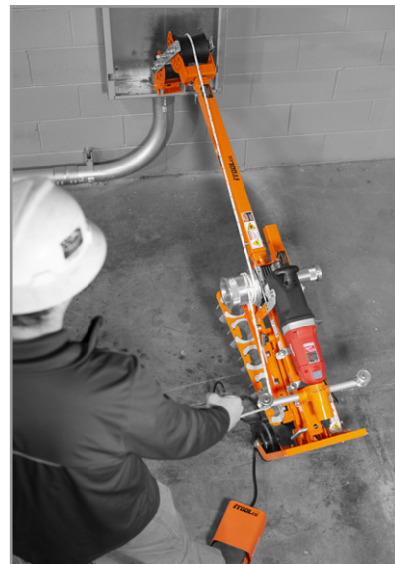

# 120V CANNON 3K™

## SMALL PULLER, BIG POWER

# iTOOLco.

**Dual Capstans**

**Includes Foot Switch**

**Adapters Store on Cart**

The Cannon 3K™ is two wire pullers in one with dual capstans that can pull 16' and 40' per minute on low speed and 51' and 85' feet per minute on high speed. This wire puller is lightweight, easy to transport, and packed with power. The Cannon 3K is versatile enough to quickly adapt to any job – side pull, overhead, or underground. It only takes a minute to set-up and start pulling.

**WIDE ANGLE DUAL HEAD ADJUSTMENT**  
for precise puller alignment  
with conduit opening

\*Sold as Shown  
(C3K)

Model	Description	Specifications
<b>C3K</b>	120 V Corded Cannon 3K™	27"L x 36"W x 83-1/2"H (Collapsed) 27"L x 36"W x 113-1/2"H (Extended) 140 lb. (3,000 lb. Load Capacity)