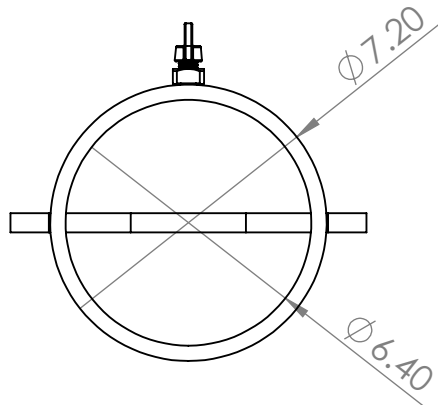

ITEM NO.	PART NUMBER	DESCRIPTION	QTY.
1	SLC-405	6" Swivel Coupling Weldment	1
2	HW-164	1/2" 13t Wing Bolt	1

IToolCo.

(865)670-3713

TITLE:

6" Trade Size Lifting Coupling

NAME	D. Jordan	DATE	??
SIZE	DWG. NO.	REV	
A	SLC60		
SCALE: 1:5	WEIGHT:	SHEET 1 OF 1	