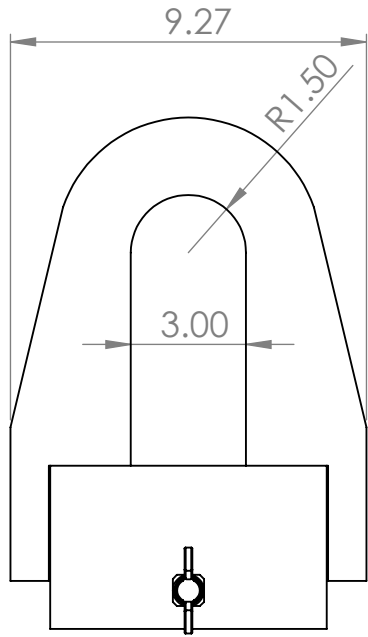

ITEM NO.	PART NUMBER	DESCRIPTION	QTY.
1	SLC-405	6" Swivel Coupling Weldment	1
2	HW-164	1/2" 13t Wing Bolt	1

IToolCo.

(865)670-3713

TITLE:

6" Trade Size Lifting Coupling

NAME	D. Jordan	DATE	??
SIZE	DWG. NO.	REV	
A	SLC60		
SCALE: 1:5	WEIGHT:	SHEET 1 OF 1	