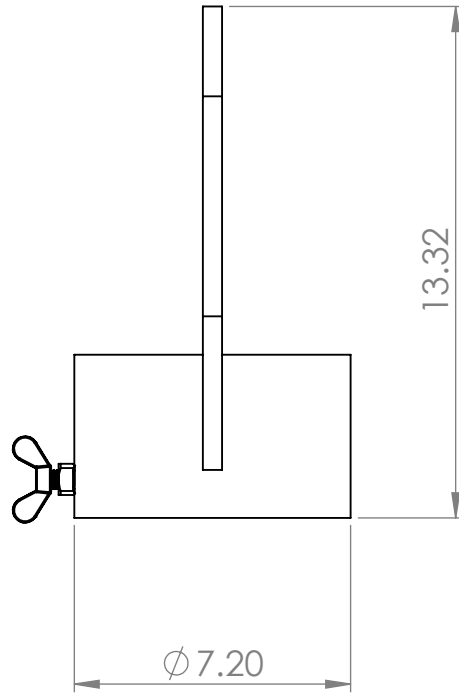

ITEM NO.	PART NUMBER	DESCRIPTION	QTY.
1	SLC-405	6" Swivel Coupling Weldment	1
2	HW-164	1/2" 13t Wing Bolt	1

IToolCo.

(865)670-3713

TITLE:

6" Trade Size Lifting Coupling

NAME	D. Jordan	DATE	??
SIZE	DWG. NO.	REV	
A	SLC60		
SCALE: 1:5	WEIGHT:	SHEET 1 OF 1	