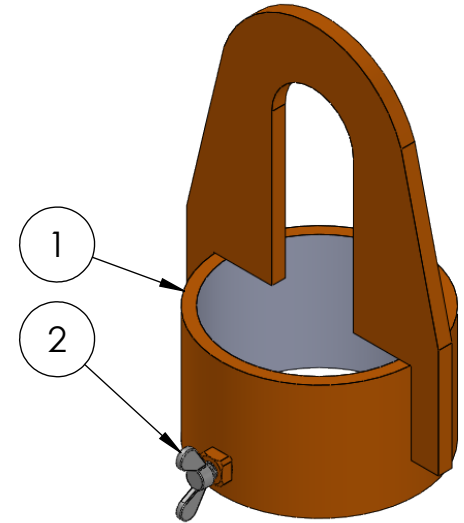

ITEM NO.	PART NUMBER	DESCRIPTION	QTY.
1	SLC-405	6" Swivel Coupling Weldment	1
2	HW-164	1/2" 13t Wing Bolt	1

IToolCo.

(865)670-3713

TITLE:

6" Trade Size Lifting Coupling

NAME	D. Jordan	DATE	??
SIZE	DWG. NO.	REV	
A	SLC60		
SCALE: 1:5	WEIGHT:	SHEET 1 OF 1	