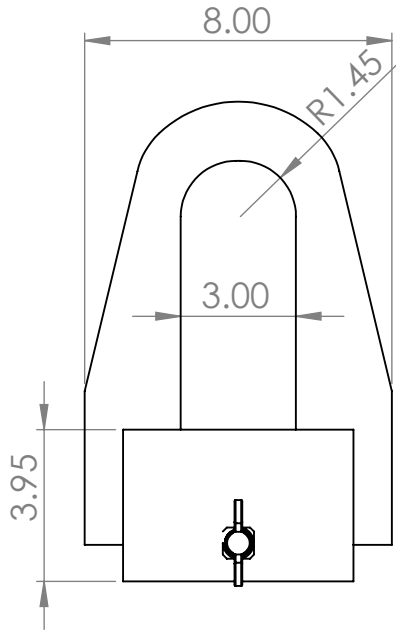

ITEM NO.	PART NUMBER	DESCRIPTION	QTY.
1	SLC-404	5" Swivel Coupling Weldment	1
2	HW-164	1/2" 13t Wing Bolt	1

ITool co.		(865)670-3713	
TITLE: 5" Trade Size Lifting Coupling			
NAME	D. Jordan	DATE	??
SIZE	DWG. NO.	REV	
A	SLC50		
SCALE: 1:5	WEIGHT:	SHEET 1 OF 1	