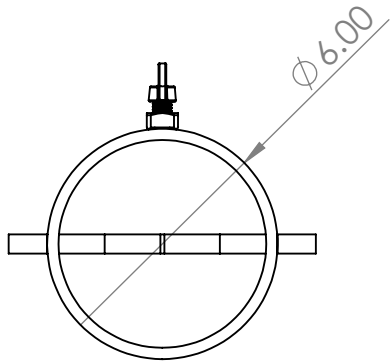

ITEM NO.	PART NUMBER	DESCRIPTION	QTY.
1	SLC-404	5" Swivel Coupling Weldment	1
2	HW-164	1/2" 13t Wing Bolt	1

ITool co.		(865)670-3713	
TITLE: 5" Trade Size Lifting Coupling			
NAME	D. Jordan	DATE	??
SIZE	DWG. NO.	REV	
A	SLC50		
SCALE: 1:5	WEIGHT:	SHEET 1 OF 1	