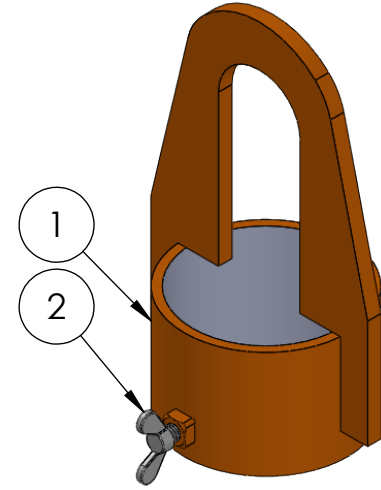

ITEM NO.	PART NUMBER	DESCRIPTION	QTY.
1	SLC-404	5" Swivel Coupling Weldment	1
2	HW-164	1/2" 13t Wing Bolt	1

ITool co.		(865)670-3713	
TITLE: 5" Trade Size Lifting Coupling			
NAME	D. Jordan	DATE	??
SIZE	DWG. NO.	REV	
A	SLC50		
SCALE: 1:5	WEIGHT:	SHEET 1 OF 1	