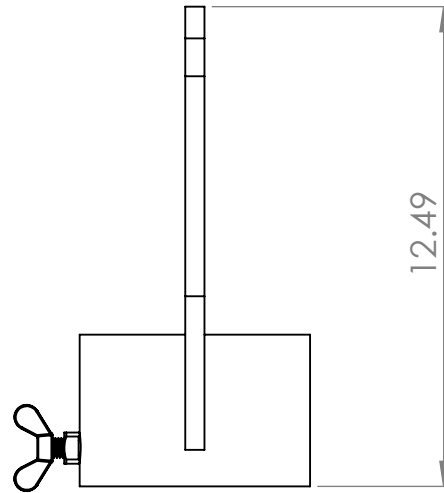

ITEM NO.	PART NUMBER	DESCRIPTION	QTY.
1	SLC-404	5" Swivel Coupling Weldment	1
2	HW-164	1/2" 13t Wing Bolt	1

ITool co.		(865)670-3713	
TITLE: 5" Trade Size Lifting Coupling			
NAME	D. Jordan	DATE	??
SIZE	DWG. NO.	REV	
A	SLC50		
SCALE: 1:5	WEIGHT:	SHEET 1 OF 1	