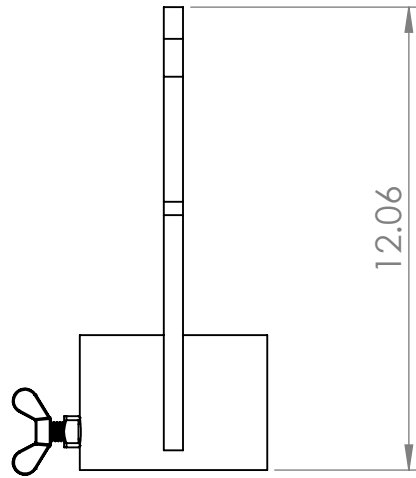

ITEM NO.	PART NUMBER	DESCRIPTION	QTY.
1	SLC-403	4" Swivel Lifting Coupling weldment	1
2	HW-164	1/2" 13t Wing Bolt	1

IToolCo.

(865)670-3713

TITLE:

4" Trade Size Swivel Lifting Coupling

NAME	D. Jordan	DATE	??
SIZE	DWG. NO.	REV	
A	SLC40		
SCALE: 1:5	WEIGHT:	SHEET 1 OF 1	