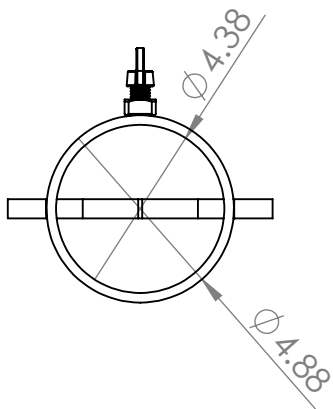

ITEM NO.	PART NUMBER	DESCRIPTION	QTY.
1	SLC-403	4" Swivel Lifting Coupling weldment	1
2	HW-164	1/2" 13t Wing Bolt	1

IToolCo.

(865)670-3713

TITLE:

4" Trade Size Swivel Lifting Coupling

NAME	D. Jordan	DATE	??
SIZE	DWG. NO.	REV	
A	SLC40		
SCALE: 1:5	WEIGHT:	SHEET 1 OF 1	