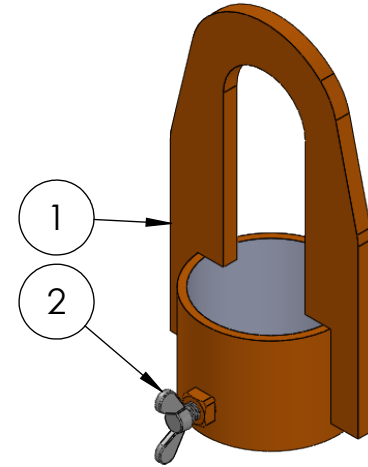

ITEM NO.	PART NUMBER	DESCRIPTION	QTY.
1	SLC-403	4" Swivel Lifting Coupling weldment	1
2	HW-164	1/2" 13t Wing Bolt	1

IToolCo.

(865)670-3713

TITLE:

4" Trade Size Swivel Lifting Coupling

NAME	D. Jordan	DATE	??
SIZE	DWG. NO.	REV	
A	SLC40		
SCALE: 1:5	WEIGHT:	SHEET 1 OF 1	