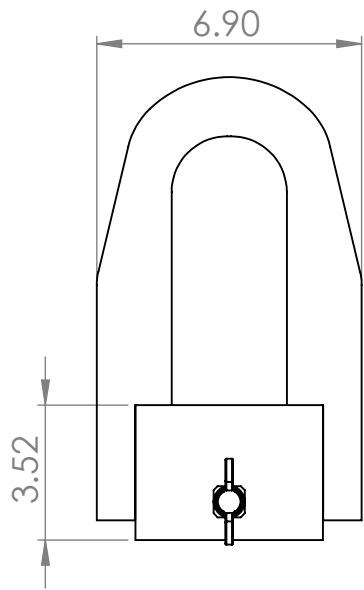

ITEM NO.	PART NUMBER	DESCRIPTION	QTY.
1	SLC-403	4" Swivel Lifting Coupling weldment	1
2	HW-164	1/2" 13t Wing Bolt	1

IToolCo.

(865)670-3713

TITLE:

4" Trade Size Swivel Lifting Coupling

NAME	D. Jordan	DATE	??
SIZE	DWG. NO.	REV	
A	SLC40		
SCALE: 1:5	WEIGHT:	SHEET 1 OF 1	