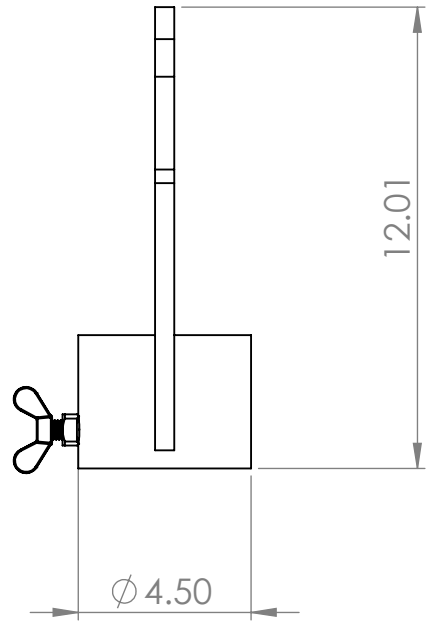

ITEM NO.	PART NUMBER	DESCRIPTION	QTY.
1	SLC-402	3.5" Swivel Coupling Weldment	1
2	HW-164	1/2" 13t Wing Bolt	1

IToolCo.

(865)670-3713

TITLE:

3.5" Trade Size Lifting Coupling

NAME	D. Jordan	DATE	??
SIZE	DWG. NO.	REV	
A	SLC35		
SCALE: 1:5	WEIGHT:	SHEET 1 OF 1	