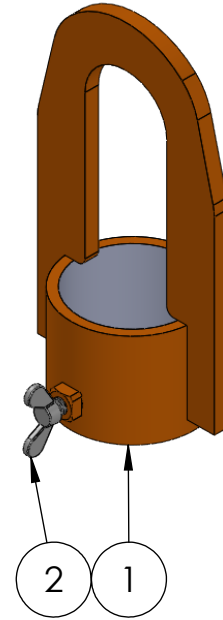

ITEM NO.	PART NUMBER	DESCRIPTION	QTY.
1	SLC-402	3.5" Swivel Coupling Weldment	1
2	HW-164	1/2" 13t Wing Bolt	1

IToolCo.

(865)670-3713

TITLE:

3.5" Trade Size Lifting Coupling

NAME	D. Jordan	DATE	??
SIZE	DWG. NO.	REV	
A	SLC35		
SCALE: 1:5	WEIGHT:	SHEET 1 OF 1	