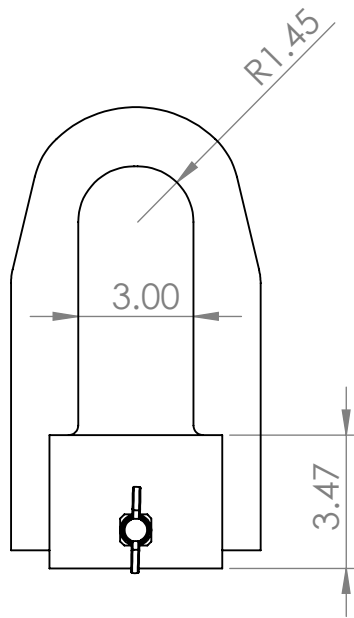

ITEM NO.	PART NUMBER	DESCRIPTION	QTY.
1	SLC-402	3.5" Swivel Coupling Weldment	1
2	HW-164	1/2" 13t Wing Bolt	1

IToolCo.

(865)670-3713

TITLE:

3.5" Trade Size Lifting Coupling

NAME	D. Jordan	DATE	??
SIZE	DWG. NO.	REV	
A	SLC35		
SCALE: 1:5	WEIGHT:	SHEET 1 OF 1	