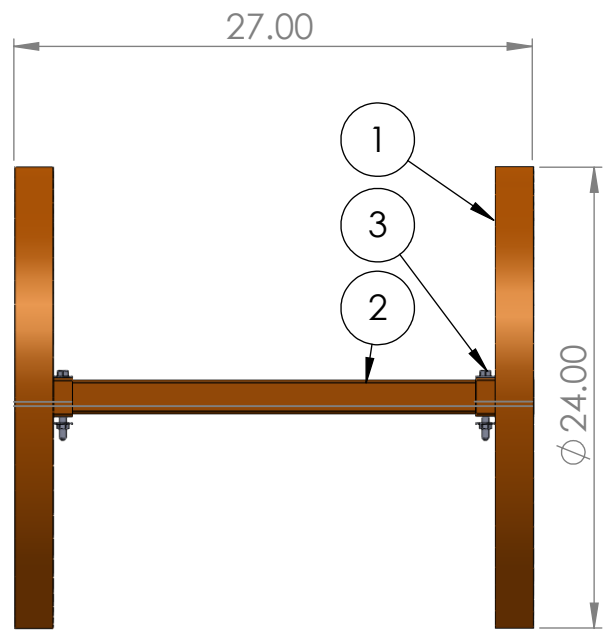

ITEM NO.	PART NUMBER	DESCRIPTION	QTY.
1	RS-401	Real Spool Side Wall	2
2	RS-402	Real Spool Center Axle	1
3	HW-142,HW-146,HW-150	3/8"x16t x 3" bolt Washer and Nyloc nut	2

**ITool.co** (865)670-3713

TITLE:  
**Real Spool**

NAME	D. Jordan	DATE	??
SIZE	DWG. NO.	REV	
<b>A</b>	<b>RS01</b>		
SCALE: 1:10	WEIGHT:	SHEET 1 OF 1	