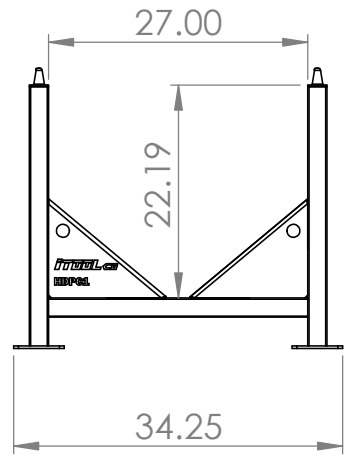

ITEM NO.	PART NUMBER	DESCRIPTION	QTY.
1	HDPC-401	Heavy Duty Pipe Cart frame	1

**ITool**co.

(865)670-3713

TITLE:

**HDPC01 Frame**

NAME	D. Jordan	DATE	??
SIZE	DWG. NO.	REV	
<b>A</b>	<b>HDPC01</b>		
SCALE: 1:20	WEIGHT:	SHEET 1 OF 3	