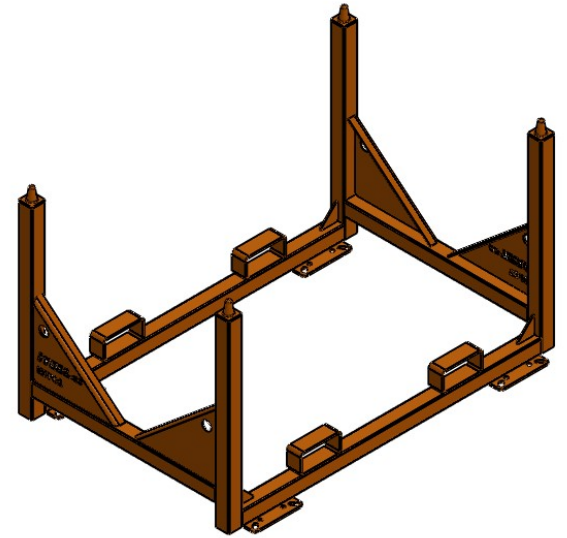

ITEM NO.	PART NUMBER	DESCRIPTION	QTY.
1	HDPC-401	Heavy Duty Pipe Cart frame	1

**ITool**co.

(865)670-3713

TITLE:

**HDPC01 Frame**

NAME	D. Jordan	DATE	??
SIZE	DWG. NO.	REV	
<b>A</b>	<b>HDPC01</b>		
SCALE: 1:20	WEIGHT:	SHEET 1 OF 3	