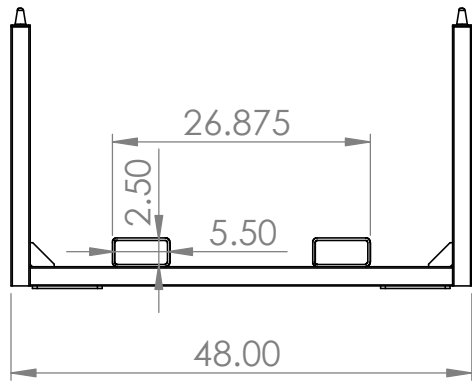

ITEM NO.	PART NUMBER	DESCRIPTION	QTY.
1	HDPC-401	Heavy Duty Pipe Cart frame	1

**ITool**co.

(865)670-3713

TITLE:

**HDPC01 Frame**

NAME	D. Jordan	DATE	??
SIZE	DWG. NO.	REV	
<b>A</b>	<b>HDPC01</b>		
SCALE: 1:20	WEIGHT:	SHEET 1 OF 3	